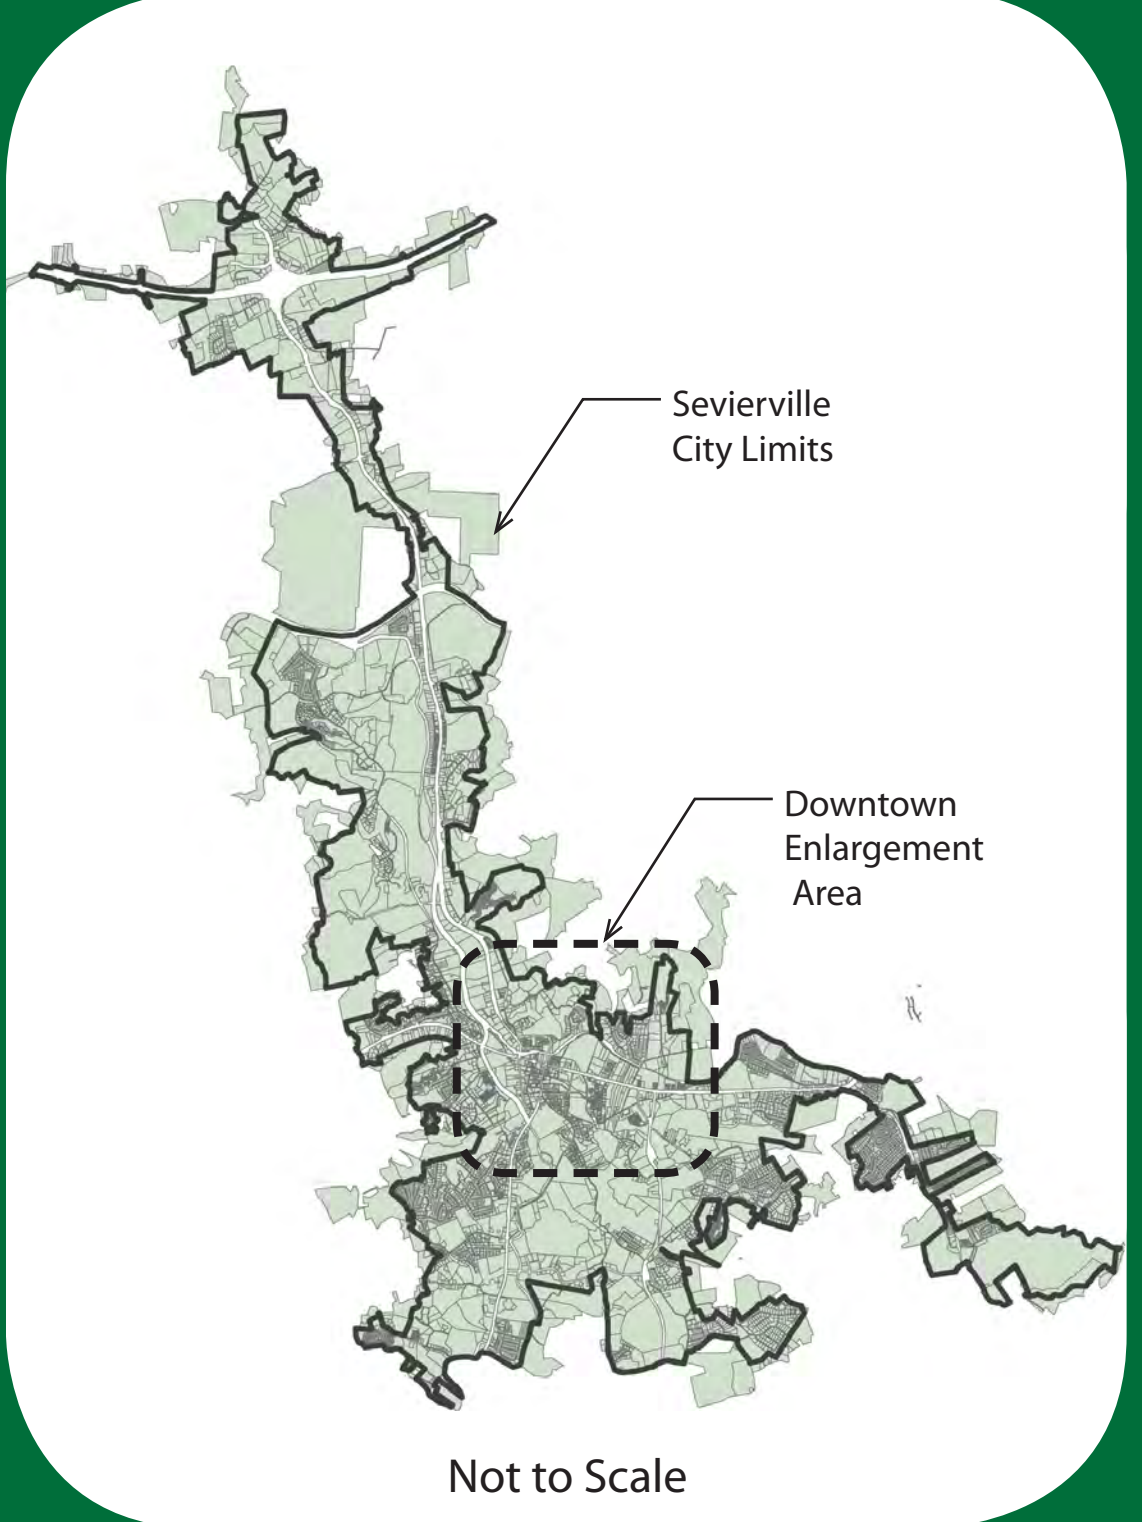

### Location Map

### Legend

- Existing Trail
- Proposed Trail
- Park/Open Space
- Trailhead
  1. Hardin Lane Trailhead/Parking and Burchfiel Arboretum
  2. McMahan Indian Mound Trailhead & Parking
  3. City Park Trailhead & Parking
  4. Hospital Trailhead & Parking
- Trail Wayside
  - A. Glenview Wayside
  - B. Primary School Wayside
  - C. Burchfiel Wayside
  - D. New Salem Wayside (future)
  - E. Municipal Complex Wayside
  - F. Forks of the River/Cemetery Park Wayside (future)
  - G. Future River Overlook
  - H. Paine Park Wayside